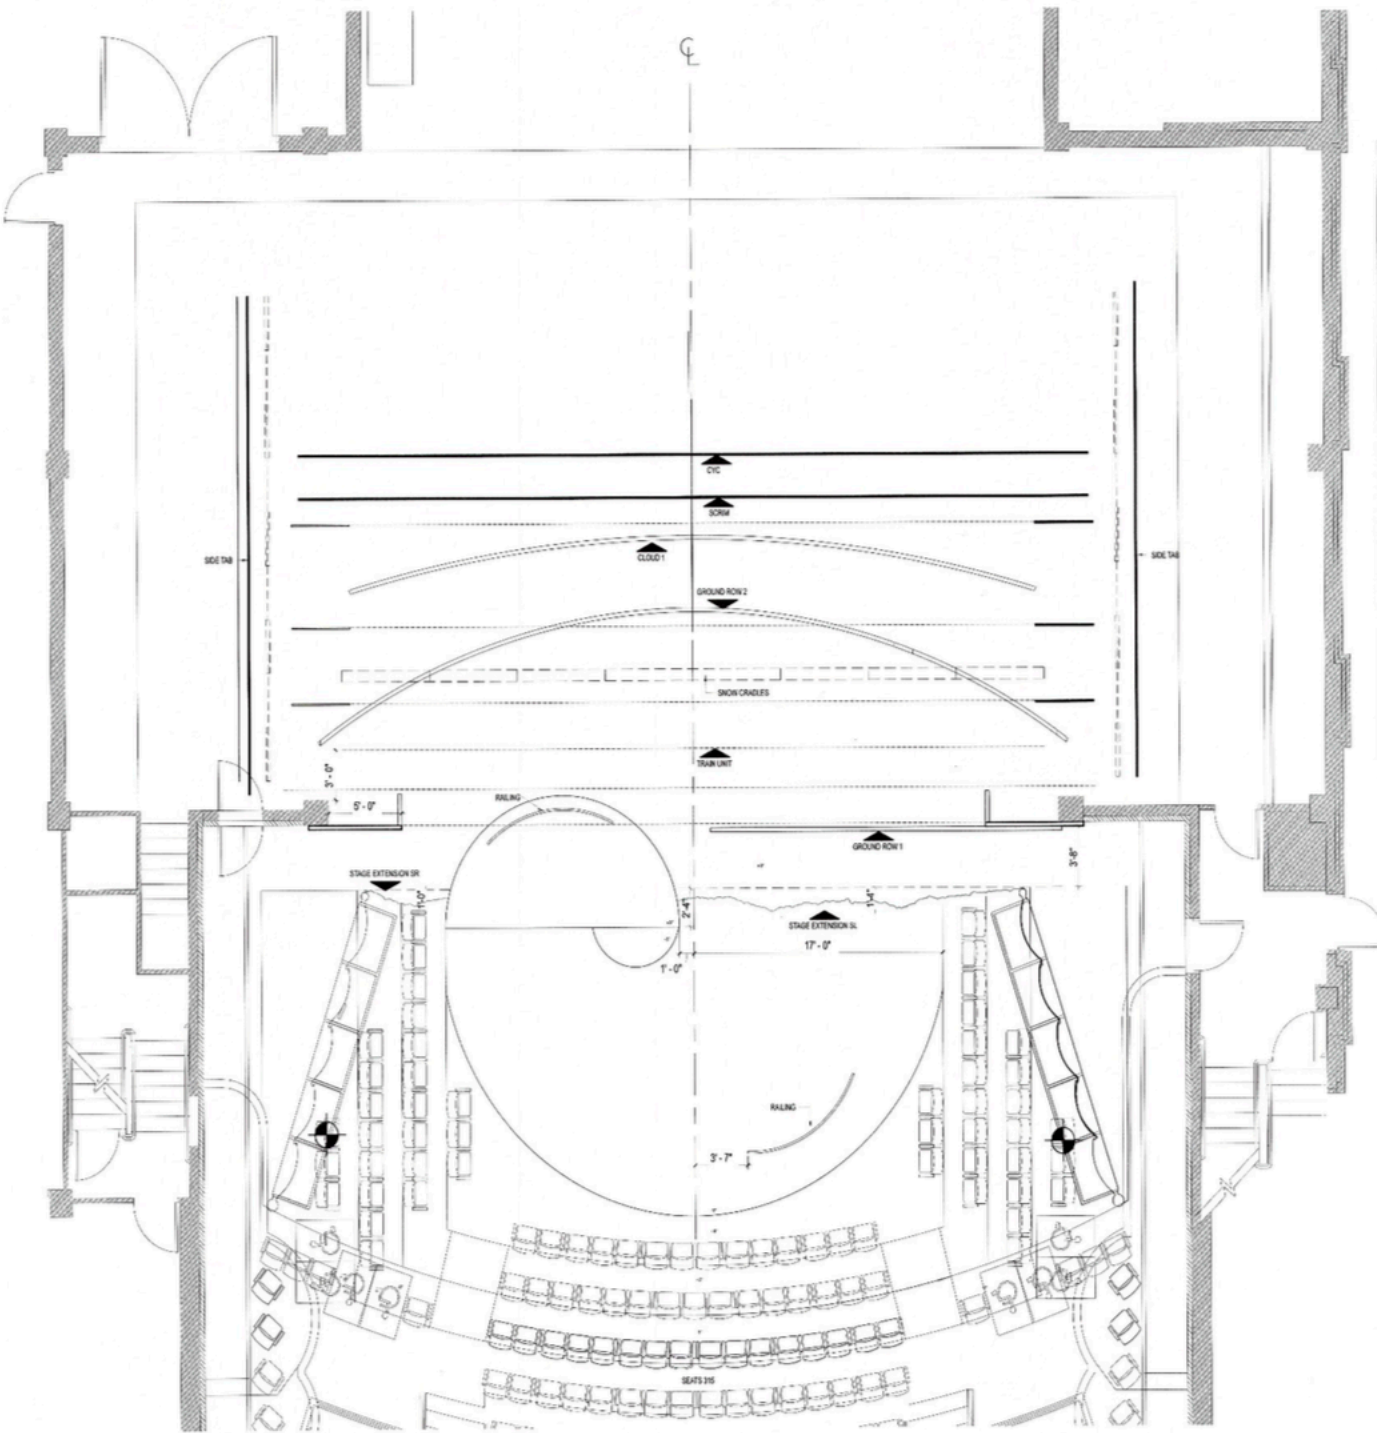

THE WAY OUT WEST
OCTOBER 5TH-13TH PHILIP CHOSKY THEATRE
WRITTEN BY JITA BIRKENMEYER
DIRECTED BY KIM WILD

CHOSKY THEATRE
5000 FORBES AVE.
PITTSBURGH, PA

PRODUCTION TEAM

1. ACTUAL MILLER / COORDINATOR
   BOB GARDNER
2. KATHLEEN SHARPLESS, KATY STROW
   MANAGER / SCENE DESIGNER
3. JACOB WESSON
   JOY THEATRE
4. MICHAEL WYLLIE
   COSTUME DESIGNER
5. ANTHONY STALLS
   SCENE DESIGNER
6. LUCY SCHAEFER
   COSTUME DESIGNER
7. KWEL RAYNES
   HAIR/MAKEUP ARTIST
8. JOE KANG
   PROPRIETOR / DIRECTOR

DATE: 5/1/2018

SCALE: 1/4"=1'-0"

REVISION: 0

DRAWN BY: KMF,AMC,KS

PLACING:
GROUND PLAN

NO.	DESCRIPTION	DATE	BY	DATE	BY
41	ELECTRIC	10-17	SPH		
42		10-17	SPH		
43		10-17	SPH		
44		10-17	SPH		
45		10-17	SPH		
46		10-17	SPH		
47		10-17	SPH		
48		10-17	SPH		
49		10-17	SPH		
50		10-17	SPH		
51		10-17	SPH		
52		10-17	SPH		
53		10-17	SPH		
54		10-17	SPH		
55		10-17	SPH		
56		10-17	SPH		
57		10-17	SPH		
58		10-17	SPH		
59		10-17	SPH		
60		10-17	SPH		
61		10-17	SPH		
62		10-17	SPH		
63		10-17	SPH		
64		10-17	SPH		
65		10-17	SPH		
66		10-17	SPH		
67		10-17	SPH		
68		10-17	SPH		
69		10-17	SPH		
70		10-17	SPH		
71		10-17	SPH		
72		10-17	SPH		
73		10-17	SPH		
74		10-17	SPH		
75		10-17	SPH		
76		10-17	SPH		
77		10-17	SPH		
78		10-17	SPH		
79		10-17	SPH		
80		10-17	SPH		
81		10-17	SPH		
82		10-17	SPH		
83		10-17	SPH		
84		10-17	SPH		
85		10-17	SPH		
86		10-17	SPH		
87		10-17	SPH		
88		10-17	SPH		
89		10-17	SPH		
90		10-17	SPH		
91		10-17	SPH		
92		10-17	SPH		
93		10-17	SPH		
94		10-17	SPH		
95		10-17	SPH		
96		10-17	SPH		
97		10-17	SPH		
98		10-17	SPH		
99		10-17	SPH		
100		10-17	SPH