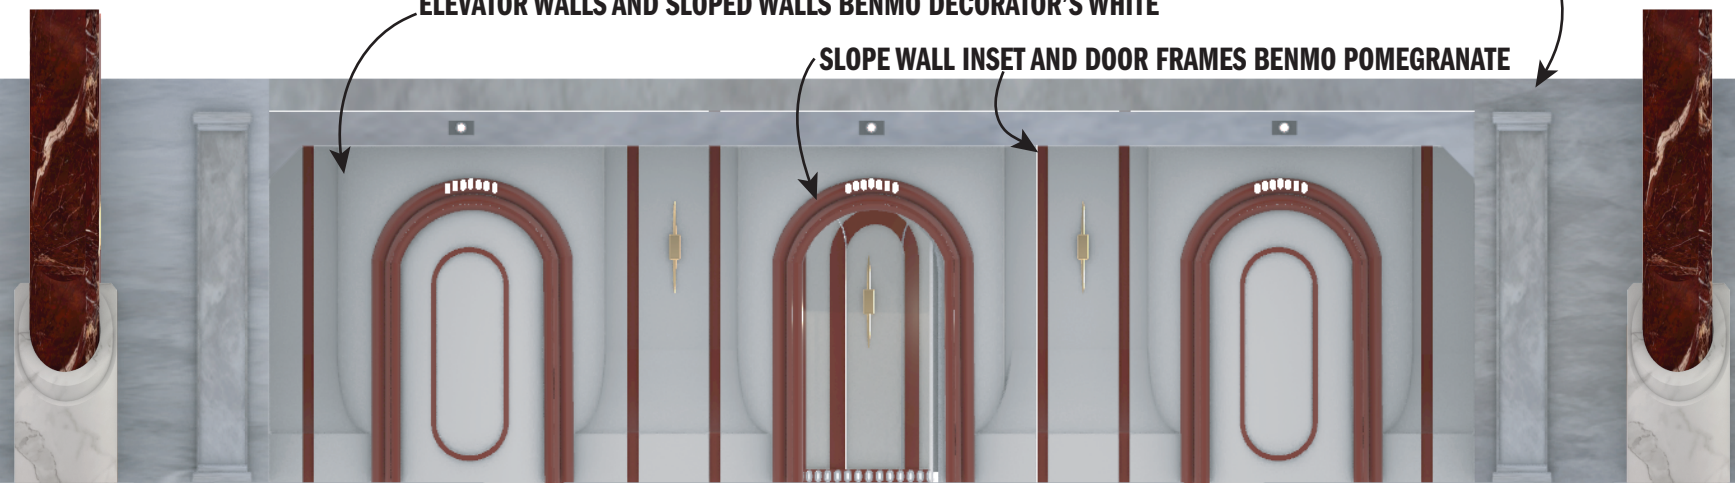

WALL FINISHES:

**LEDGE AND BASEBOARD
MATCH SCNCE GOLD**

**SEE COLUMN
DETAIL SHEET**

WALLS AS VENETIAN PLASTER

WALLS AS VENETIAN PLASTER

**GOLD KEYSTONE
MATCH SCNCE GOLD**

WALLS AS VENETIAN PLASTER

WALL A

WALL B

WALL F

WALLS AND PILASTERS AS VENETIAN PLASTER

ELEVATOR WALLS AND SLOPED WALLS BENMO DECORATOR'S WHITE

SLOPE WALL INSET AND DOOR FRAMES BENMO POMEGRANATE

WALL C

ELEVATOR DETAILS

Decorator's White CC-20	Pomegranate AF-295
CC-20	AF - 295

WALL INSET BENMO POMEGRANATE

WALLS BENMO DECORATOR'S WHITE

DOOR PLANT ONS MATCH SCNCE GOLD

WALLS AS VENETIAN PLASTER

WALLS AS VENETIAN PLASTER

WALL D

WALL E

NOTE! PLINTH AND SCONCES PER SET DEC