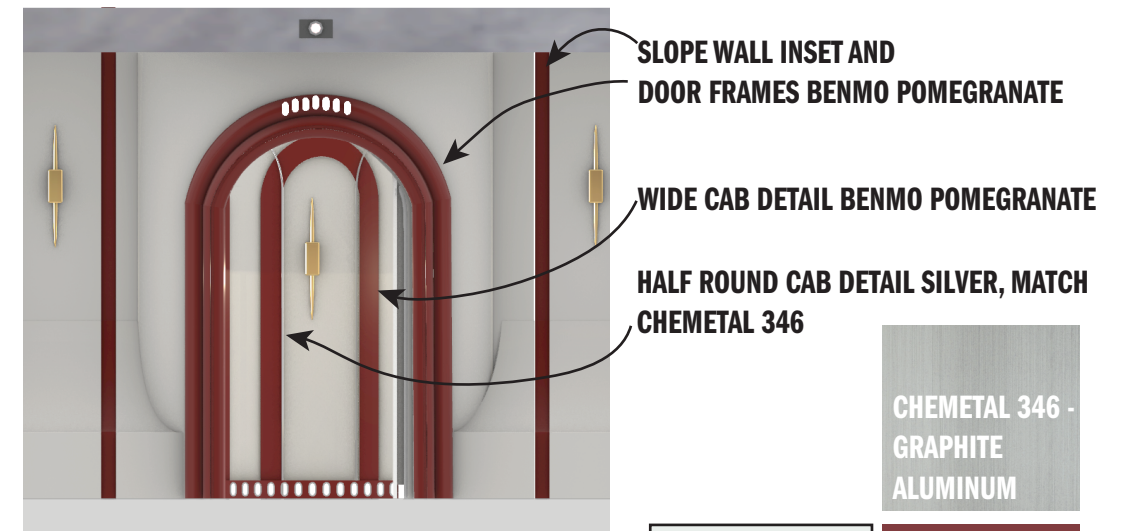

WALL FINISHES:

**LEDGE AND BASEBOARD
MATCH SCNCE GOLD**

**SEE COLUMN
DETAIL SHEET**

WALLS AS VENETIAN PLASTER

WALLS AS VENETIAN PLASTER

**GOLD KEYSTONE
MATCH SCNCE GOLD**

WALLS AS VENETIAN PLASTER

WALL A

WALL B

WALL F

WALLS AND PILASTERS AS VENETIAN PLASTER

ELEVATOR WALLS AND SLOPED WALLS BENMO DECORATOR'S WHITE

SLOPE WALL INSET AND DOOR FRAMES BENMO POMEGRANATE

WALL C

ELEVATOR DETAILS

Decorator's White CC-20	Pomegranate AF-295
CC-20	AF - 295

WALL INSET BENMO POMEGRANATE

WALLS BENMO DECORATOR'S WHITE

DOOR PLANT ONS MATCH SCNCE GOLD

WALLS AS VENETIAN PLASTER

WALLS AS VENETIAN PLASTER

WALL D

WALL E

NOTE! PLINTH AND SCONCES PER SET DEC