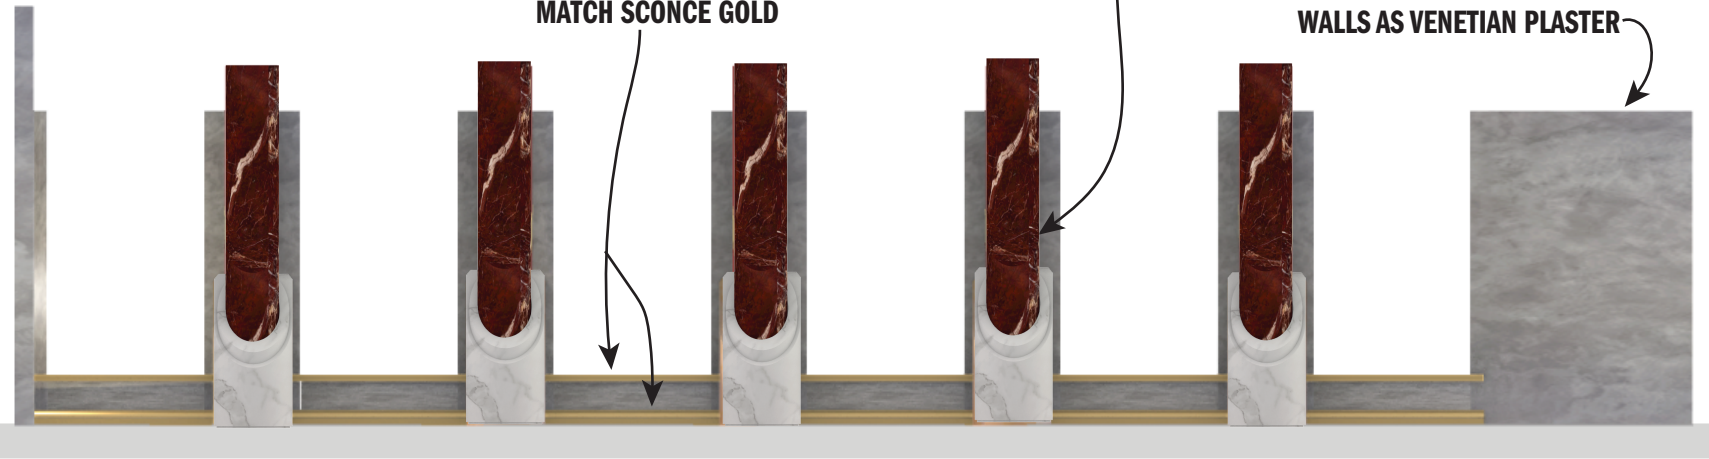

WALL FINISHES:

**LEDGE AND BASEBOARD
MATCH SCNCE GOLD**

**SEE COLUMN
DETAIL SHEET**

WALLS AS VENETIAN PLASTER

WALLS AS VENETIAN PLASTER

**GOLD KEYSTONE
MATCH SCNCE GOLD**

WALLS AS VENETIAN PLASTER

WALL A

WALL B

WALL F

WALLS AND PILASTERS AS VENETIAN PLASTER

ELEVATOR WALLS AND SLOPED WALLS BENMO DECORATOR'S WHITE

SLOPE WALL INSET AND DOOR FRAMES BENMO POMEGRANATE

WALL C

ELEVATOR DETAILS

Decorator's White CC-20	Pomegranate AF-295
CC-20	AF - 295

WALL INSET BENMO POMEGRANATE

WALLS BENMO DECORATOR'S WHITE

DOOR PLANT ONS MATCH SCNCE GOLD

WALLS AS VENETIAN PLASTER

WALLS AS VENETIAN PLASTER

WALL D

WALL E

NOTE! PLINTH AND SCONCES PER SET DEC