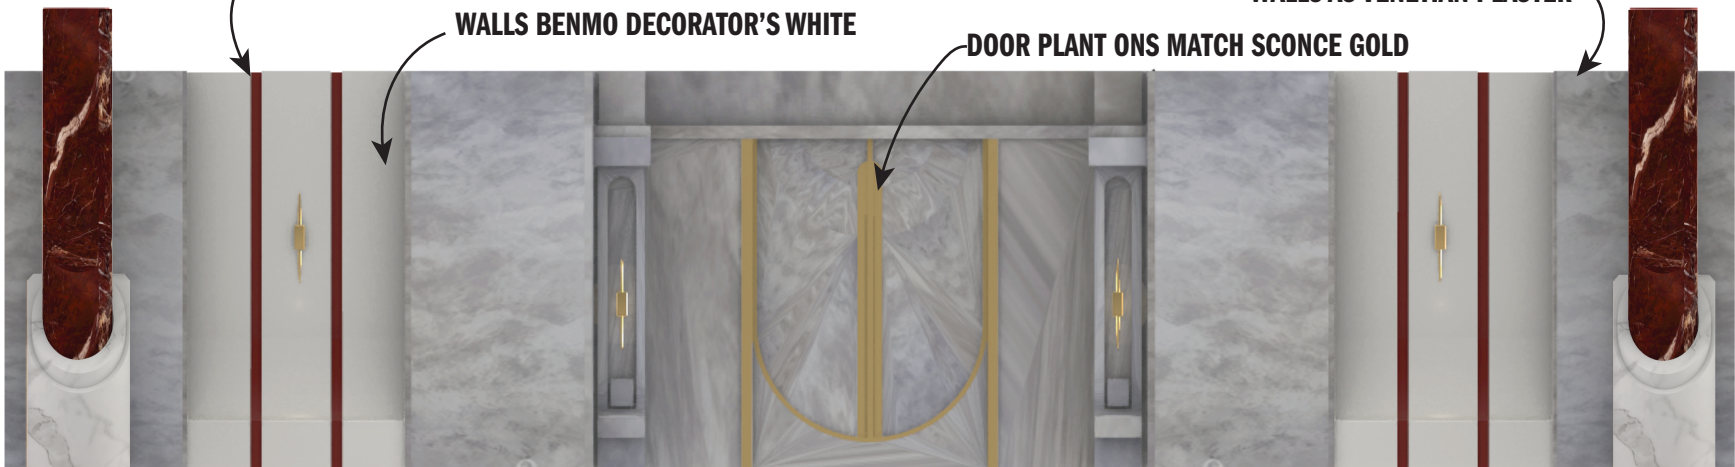

WALL FINISHES:

**LEDGE AND BASEBOARD
MATCH SCNCE GOLD**

**SEE COLUMN
DETAIL SHEET**

WALLS AS VENETIAN PLASTER

WALLS AS VENETIAN PLASTER

**GOLD KEYSTONE
MATCH SCNCE GOLD**

WALLS AS VENETIAN PLASTER

WALL A

WALL B

WALL F

WALLS AND PILASTERS AS VENETIAN PLASTER

ELEVATOR WALLS AND SLOPED WALLS BENMO DECORATOR'S WHITE

SLOPE WALL INSET AND DOOR FRAMES BENMO POMEGRANATE

WALL C

ELEVATOR DETAILS

Decorator's White CC-20	Pomegranate AF-295
CC-20	AF - 295

WALL INSET BENMO POMEGRANATE

WALLS BENMO DECORATOR'S WHITE

DOOR PLANT ONS MATCH SCNCE GOLD

WALLS AS VENETIAN PLASTER

WALLS AS VENETIAN PLASTER

WALL D

WALL E

NOTE! PLINTH AND SCONCES PER SET DEC